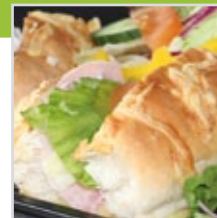

.....

Breakfast served 8am – 11am

2 slices of toast & margarine	0.50
2 slices of toast & preserve	0.60
Toasted teacake	0.80
Cereal	0.60
Danish pastry	1.00
Plain omelette	1.00
Beans on toast (2 slices)	1.50
Eggs on toast (2 slices)	1.50
Mushrooms on toast (2 slices)	1.50
Tomatoes on toast (2 slices)	1.50
Full English breakfast	3.25
<i>(2 rashers of bacon, 1 sausage, 1 egg, tomatoes, beans, mushrooms, 2 slices of toast and a cup of tea or filter coffee)</i>	

.....

Breakfast sandwiches

Egg sandwich	1.30
Sausage sandwich	1.50
Bacon sandwich	1.60
Bacon & sausage sandwich	2.00
add tomatoes, mushrooms, beans <i>(per item)</i>	0.30
add egg (scrambled, poached or fried)	0.50
add extra bacon or sausage <i>(per item)</i>	0.50

.....

Hot Food

Chips

Regular portion of chips	1.00
Chips & beans	1.50
Chip butty	1.50

Jacket Potatoes

Jacket Potato	1.75
add Beans	0.50
add Cheese	0.50
add Tuna Mayonnaise	0.50
add Coleslaw	0.50
add Egg Mayo	0.50
add Cottage Cheese	0.50
add Savoury Cheese & Spring Onion	0.50
add Crispy Bacon & Chicken Mayo	0.75
add Prawn Mayo	1.00
add Chilli Con Carne	1.50

Paninis

Cheese & Tomato	2.55
Tuna & Cheese	2.55
Cheese & Onion	2.55
Ham & Cheese	2.65
Specialty Paninis	2.95

Toasties

Grated Cheese	1.75
Grated Cheese & Tomato	1.95
Grated Cheese & Onion	1.95
Tuna & Cheese	1.95
Chicken Mayo	1.95
Bacon, Lettuce & Tomato	1.95
Crispy Bacon & Chicken Mayo	1.95
Ham	1.95
Ham & Cheese	2.05

.....

Sandwiches & Salads

Breadcakes

Plain Salad	1.75
Egg Mayonnaise	1.75
Grated Cheese	1.75
Tuna	1.75
Tuna Mayonnaise	1.75
Savoury Cheese & Spring Onion	1.95
Grated Cheese & Tomato	1.95
Grated Cheese & Onion	1.95
Tuna Mayonnaise & Cucumber	1.95
Tuna Mayonnaise & Sweetcorn	1.95
Houmous & Mixed Roast Peppers	1.95
Chicken	1.95
Chicken Mayo	1.95
Bacon, Lettuce & Tomato	1.95
Crispy Bacon & Chicken Mayo	1.95
Ham	1.95
Ham & Cheese	2.05
Prawn Mayo	2.25

Baguettes

Plain Salad	1.95
Egg Mayonnaise	1.95
Grated Cheese	1.95
Tuna	1.95
Tuna Mayonnaise	1.95
Savoury Cheese & Spring Onion	2.25
Grated Cheese & Tomato	2.25
Grated Cheese & Onion	2.25
Tuna Mayonnaise & Cucumber	2.25
Tuna Mayonnaise & Sweetcorn	2.25
Houmous & Mixed Roast Peppers	2.25
Chicken	2.25
Chicken Mayo	2.25
Bacon, Lettuce & Tomato	2.25
Crispy Bacon & Chicken Mayo	2.25
Ham	2.25
Ham & Cheese	2.35
Prawn Mayo	2.55

add Pickle	0.20
add Coleslaw	0.20
add Salad (lettuce, cucumber, tomato or individual salad items)	0.20

Salads

Salad boxes	from 2.25
Plated salads	from 3.00
Side salad	1.00

.....

Magellan's